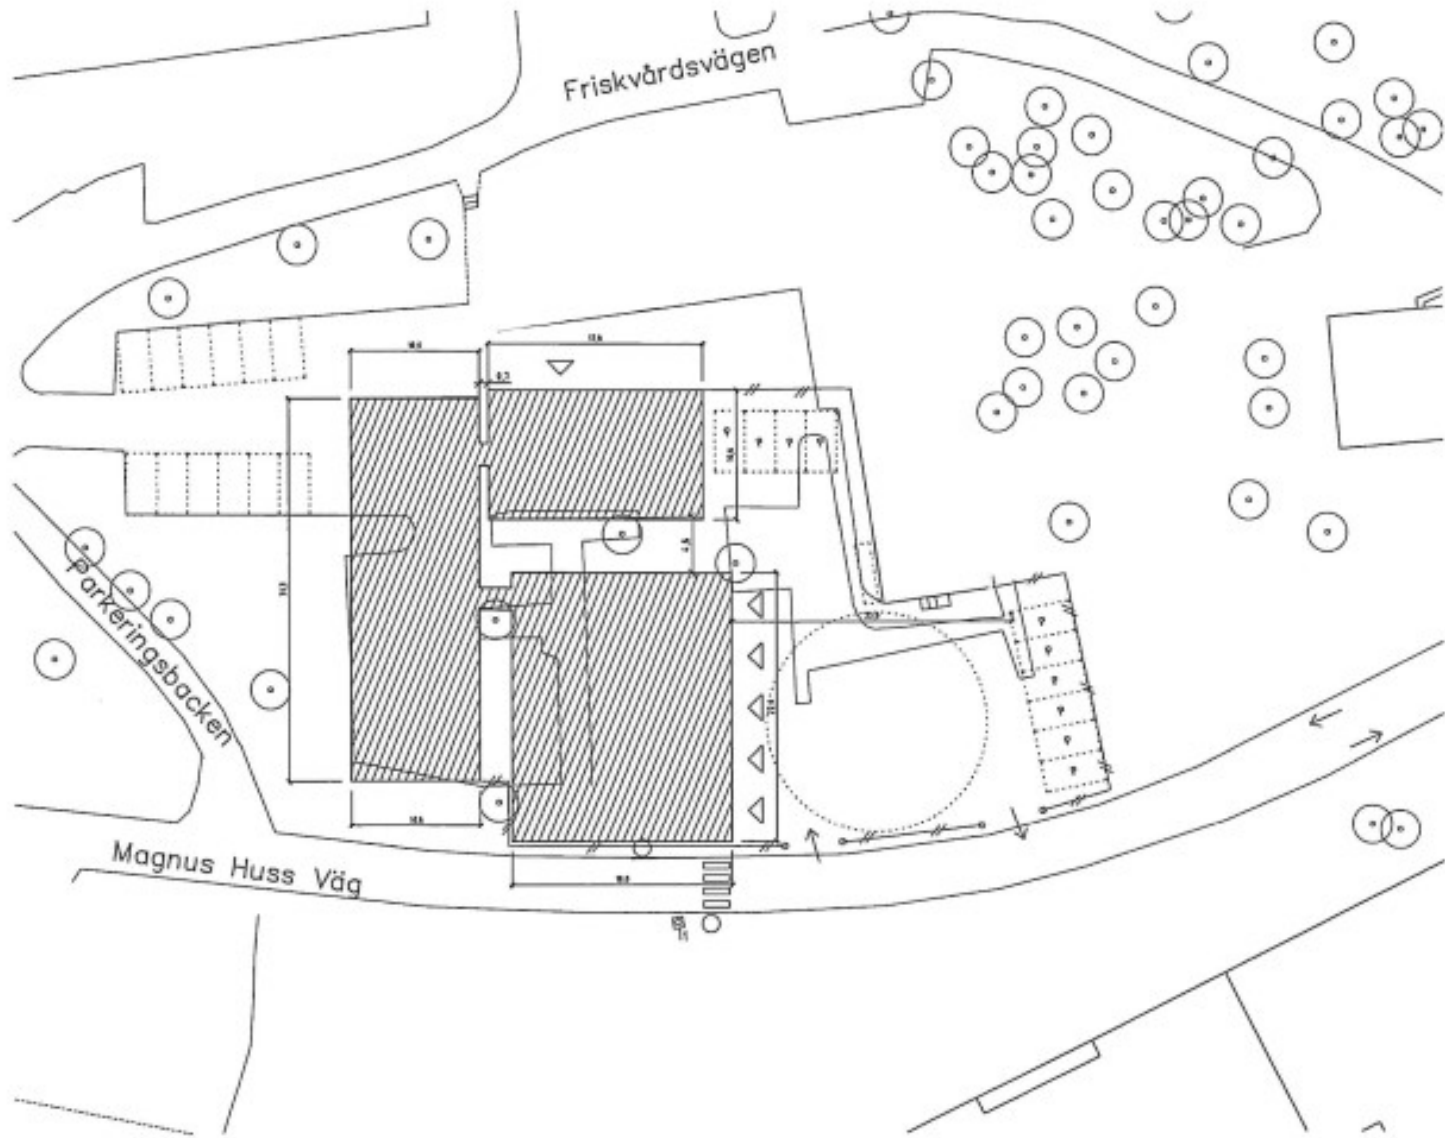

# Test av balksoffan för Locums publika miljöer

# Ny skyltstandard ISO 7001:2023

Reference number and meaning	Graphical symbol	Symbol function and image content	
<p>PI AC 003</p> <p>Accessibility - elevator or lift</p>		<p><b>Function</b></p>	<p>To indicate the location of an accessible public elevator or lift.</p>
		<p><b>Image content</b></p>	<p>Elevator or lift cage in shaft showing push buttons with a human figure in a wheelchair and a standing human figure in a cage. Up arrow above cage and down arrow below cage.</p>